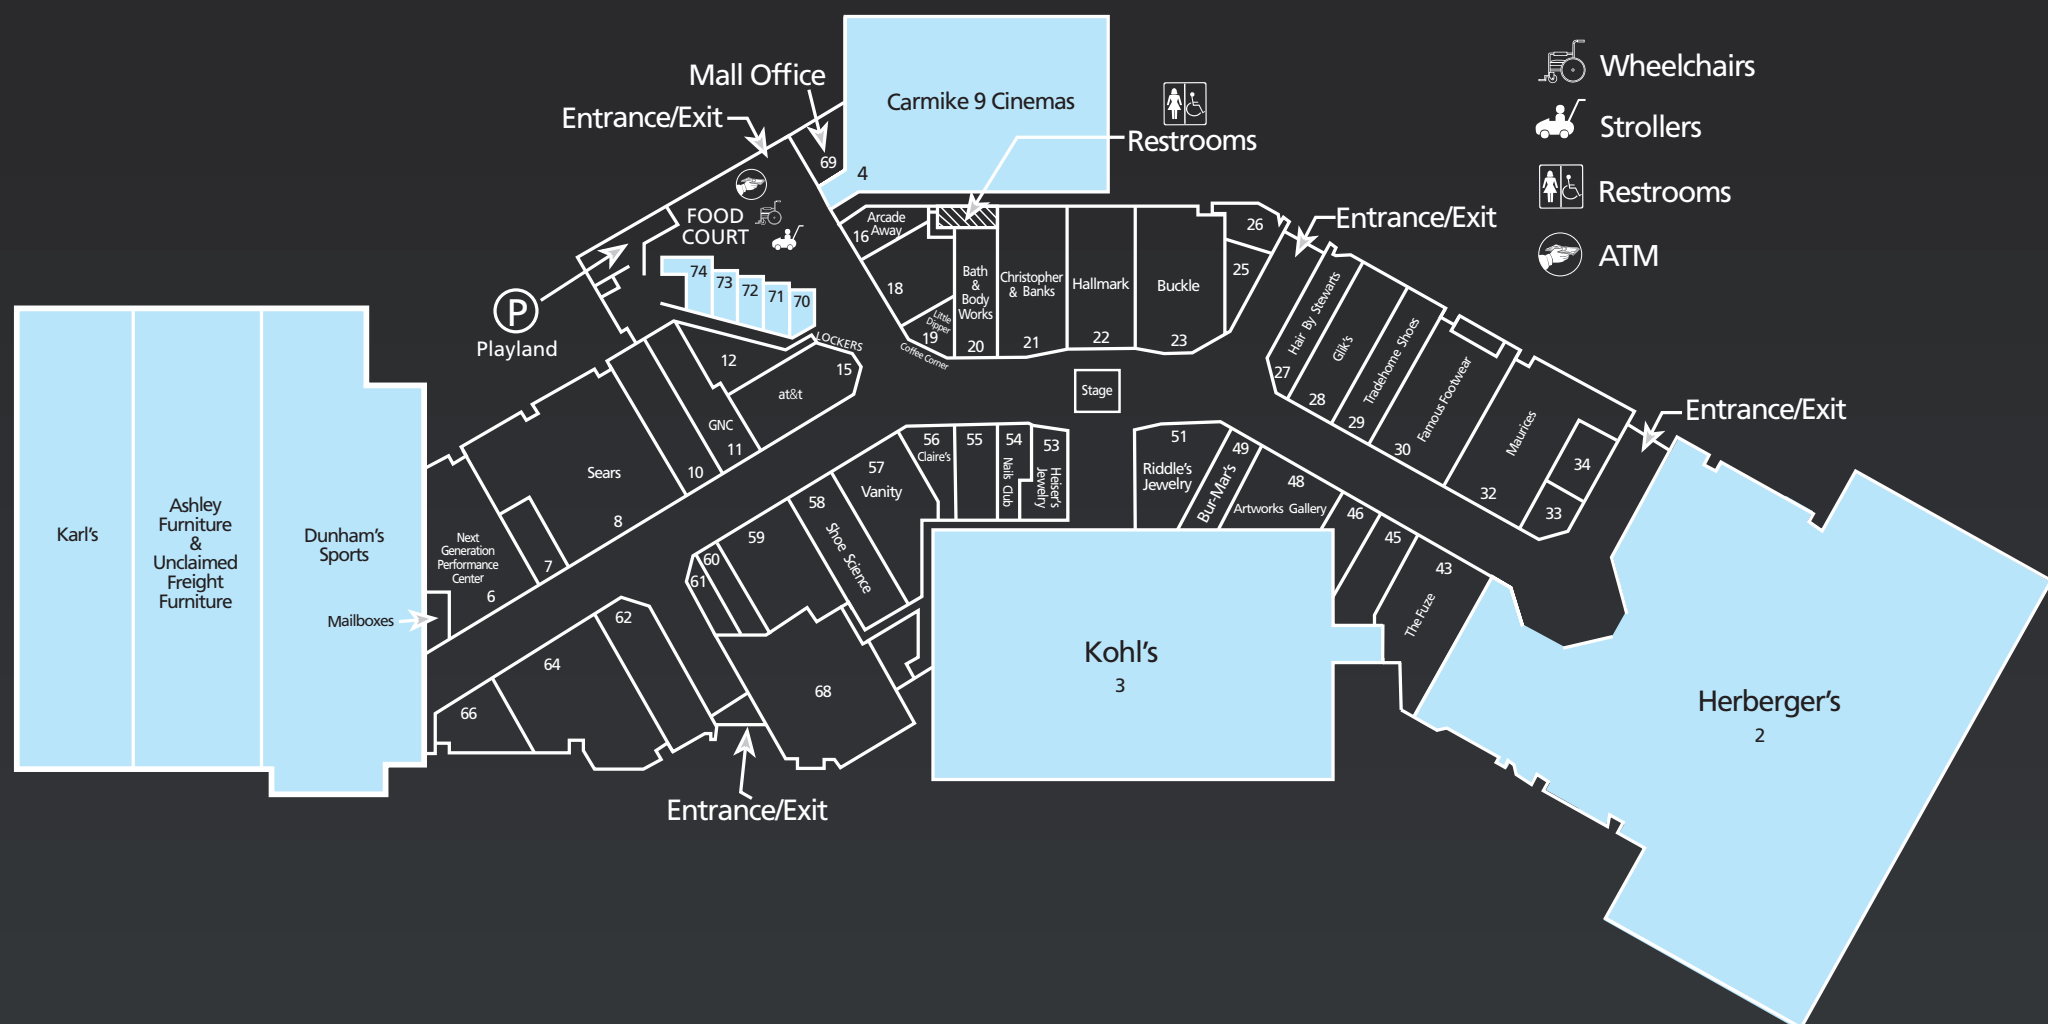

ABERDEEN MALL

ABERDEEN MALL

Department Stores

Herberger's	2
Kohl's	3
Sears Hometown Store	8

Jewelry & Accessories

Claire's	56
Heiser's Jewelry	53
Riddle's Jewelry	51

Cards & Gifts

Hallmark	22
----------	----

Specialty Shops

at&t	15
Artworks Gallery	48
Bath & Body Works	20
General Nutrition Center	11

Footwear

Bur-Mar's Shoes, Clothing & Accessories	49
Famous Footwear	30
Shoe Science	58
Tradehome Shoes	29

Restaurants/Food Specialties

Little Dipper/Coffee Corner	19
Stir Fry 88	74

Women's & Men's Apparel

Buckle	23
Christopher & Banks	21
The Fuze	43
Glik's	28
Maurices	32
Vanity	57

Entertainment

Arcade Away	16
Carmike 9 Cinemas	4
Indoor Playland	P
Next Generation Performance Center	6